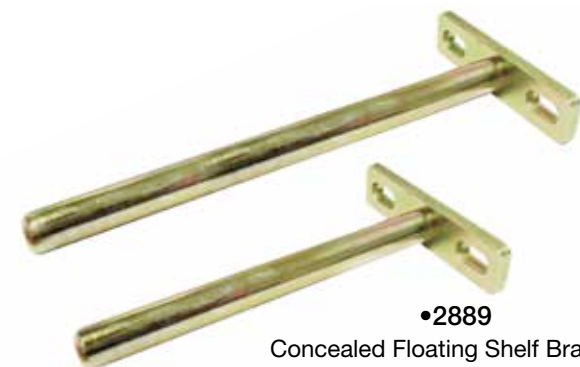

KD Wedge Fitting Sets
White, Black, Brown or Tan

•RTU-03

Pull Down Clothes Rack
Adjustable Width 830 to 1150mm (Soft close Return)
Matt Chrome

•M390280

Pull Down Clothes Rack
Adjustable Width 830 to 1170mm (Soft close Return)
Matt Black

•2889

Concealed Floating Shelf Brackets
Rod Diameter 10mm
Rod Lengths 100mm or 150mm
Yellow Zinc Plated

•WM001

Cable Management Leg
L 670 x D 58mm
Matt Chrome

•WM002

Cable Management Leg
L 805 x D 62mm
Matt Chrome